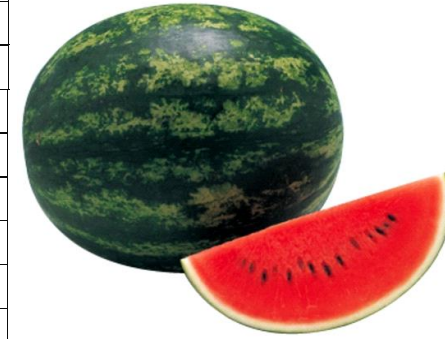

**Seeds Details**

Company	Takii (Japan)		
Type	Hybrid Watermelon Fairy F1 بطيخ		
Variety	Fairy F1	Citrullus lanatus	
Origin	Thiland, China, India, Japan		
Nursery Time		Cycle (Days)	65
Germination		Planting Site	Open Field
Season 1	Feb, Mar	Harvest 1	
Season 2	Aug, Sep	Harvest 2	Spring, Summer
Diameter		Packing 1/Size	Can 100 gm
Weight	2.5 - 3.5 kg	Packing 2/Size	
Lenght		Seeds No/gm	15 - 20 seed
Maturity	Early	Seeds/Donum	100 - 200 gm
Shape	Oblate مفلطح	Density/ha	
Colour	Green with Stripes أخضر مع أشرطة	Purity/Germ	95% / 85%
Vigour الحيوية	Vigorous	<ul style="list-style-type: none">- Good fruits setting and prolific production. ذات انتاجية جيدة وغزيرة- Very sweet crisp-textured flesh with vivid red color. اللحم الداخلى حلو جدا وهش ومزخرف باللون الاحمر- Plant good foliage cover. النبات ذو غطاء كثيف وجيد- Good uniformity.- Ice box type watermelon.	
Resistance/Heat			
Resist. Cold			
Resist. Virus			
Resist. Fusarium			
Disease امراض			