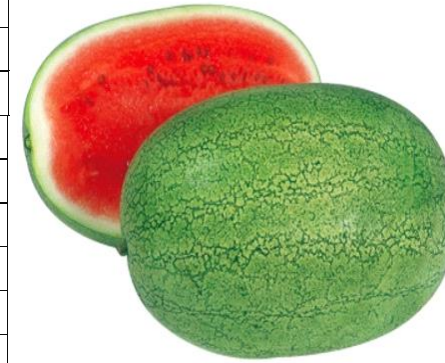

**Seeds Details**

Company	Takii (Japan)		
Type	Hybrid Watermelon Glory Jumbo F1 بطيخ		
Variety	Glory Jumbo F1	Citrullus lanatus	
Origin	Thiland, China, India, Japan		
Nursery Time		Cycle (Days)	75 - 85
Germination		Planting Site	Open Field
Season 1	Feb, Mar	Harvest 1	Jun, May
Season 2	Aug, Sep	Harvest 2	Dec, Jan, Nov
Diameter		Packing 1/Size	Can 100 gm
Weight	9 - 11 kg	Packing 2/Size	
Lenght		Seeds No/gm	15 - 20 seed
Maturity		Seeds/Donum	100 - 200 gm
Shape	Oblong مستطيل	Density/ha	
Colour	Green أخضر	Purity/Germ	95% / 85%
Vigour الحيوية	Strong	<ul style="list-style-type: none">- Charleston gray type watermelon.- One of the most popular varieties in virous markets.- Extremely good weight and size potential.- Pinkish-red flesh is crisp and sweet.	
Resistance/Heat			
Resist. Cold			
Resist. Virus			
Resist. Fusarium			
Disease امراض			