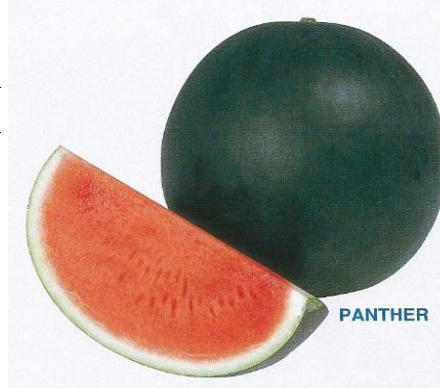

**Seeds Details**

Company	Takii (Japan)		
Type	Hybrid Watermelon Panther F1 بطيخ أحمر		
Variety	Panther F1	Citrullus lanatus	
Origin	Thiland, China, India, Japan		
Nursery Time		Cycle (Days)	75 - 85
Germination		Planting Site	Open Field
Season 1	Feb, Mar	Harvest 1	Jun, May
Season 2	Aug, Sep	Harvest 2	Dec, Jan, Nov
Diameter		Packing 1/Size	Can 100 gm
Weight	6 - 8 kg	Packing 2/Size	
Lenght		Seeds No/gm	15 - 20 seed
Maturity	Early	Seeds/Donum	100 - 200 gm
Shape	Round دائري	Density/ha	
Colour	Dark Green أخضر غامق	Purity/Germ	95% / 85%
Vigour الحيوية	Strong	<ul style="list-style-type: none">- Large fruit size with small seeds. حجم الثمرة كبير والبذور صغيرة- Attractive rind color. ثمار لونها جذاب- Good uniformity and fruits setting. ذات انتاجية جيدة- High yield with excellent storage capability.- Sugar baby type watermelon.	
Resistance/Heat			
Resist. Cold			
Resist. Virus			
Resist. Fusarium			
Disease امراض			