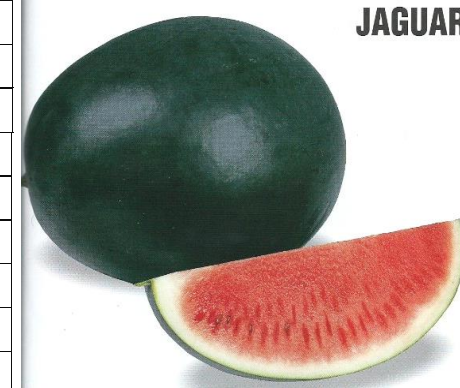

Seeds Details

Company	Takii (Japan)		
Type	Hybrid Watermelon Jaguar F1 بطيخ أحمر		
Variety	Jaguar F1	Citrullus lanatus	
Origin	Thiland, China, India, Japan		
Nursery Time		Cycle (Days)	73 - 80
Germination		Planting Site	Open Field
Season 1	Feb, Mar	Harvest 1	Jun, May
Season 2	Aug, Sep	Harvest 2	Dec, Jan, Nov
Diameter		Packing 1/Size	Can 100 gm
Weight	5 - 7 kg	Packing 2/Size	
Lenght		Seeds No/gm	15 - 20 seed
Maturity	Medium Early	Seeds/Donum	100 - 200 gm
Shape	Oblong مستطيل	Density/ha	
Colour	Deep/Dark Green أخضر غامق	Purity/Germ	95% / 85%
Vigour الحيوية	Very Strong	- Sugar baby type watermelon. - Fruit blackish green rind with red flesh. - Good fruits setting. ذات انتاجية جيدة.	
Resistance/Heat			
Resist. Cold			
Resist. Virus			
Resist. Fusarium			
Disease امراض			

JAGUAR

Packing Photo